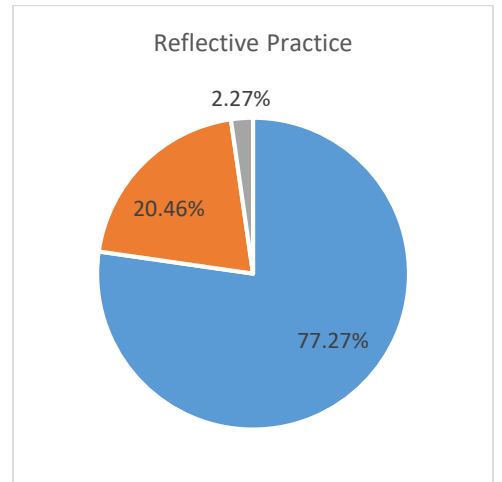

Tusculum College of Education Employer Survey 2024

ALL PROGRAMS

n=44

Significantly Above Expectations & Above Expectations	At Expectations	Below Expectations & Significantly Below Expectations