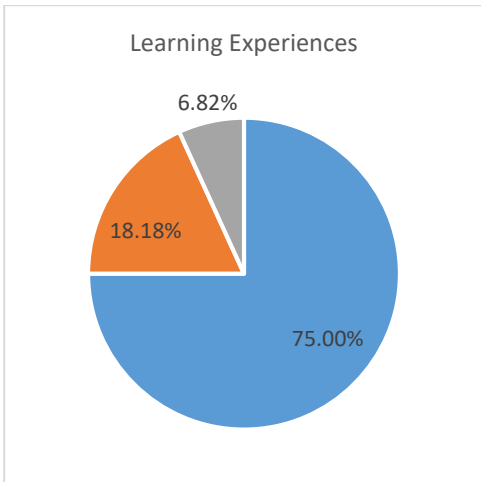

Tusculum College of Education Employer Survey 2024

ALL PROGRAMS

n=44

Significantly Above Expectations & Above Expectations	At Expectations	Below Expectations & Significantly Below Expectations