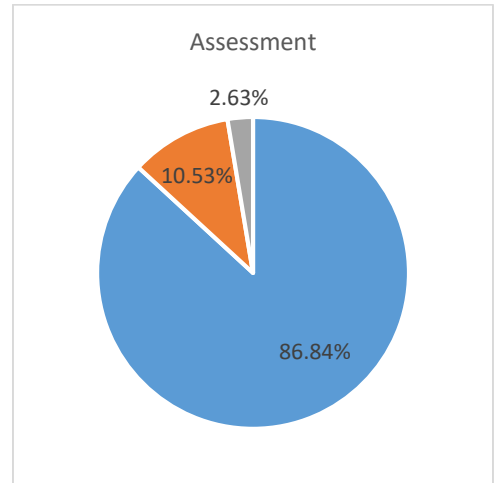

Tusculum College of Education Alumni Survey 2024

ALL PROGRAMS

n=35-38

Very Satisfied & Satisfied

Neutral

Dissatisfied & Very Dissatisfied

Dispositions & Professionalism

Tusculum College of Education Employer Survey 2024