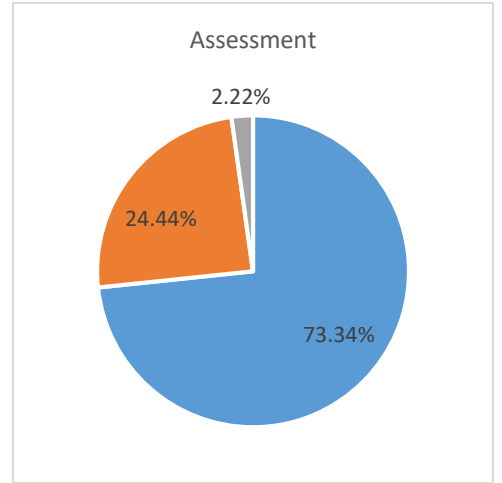

Tusculum College of Education Employer Survey 2024

ALL PROGRAMS

n=44

Significantly Above Expectations & Above Expectations	At Expectations	Below Expectations & Significantly Below Expectations