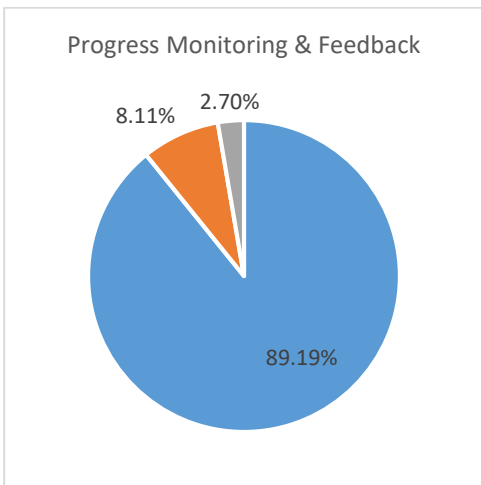

Tusculum College of Education Alumni Survey 2024

ALL PROGRAMS

n=35-38

Very Satisfied & Satisfied

Neutral

Dissatisfied & Very Dissatisfied

Dispositions & Professionalism

Tusculum College of Education Employer Survey 2024