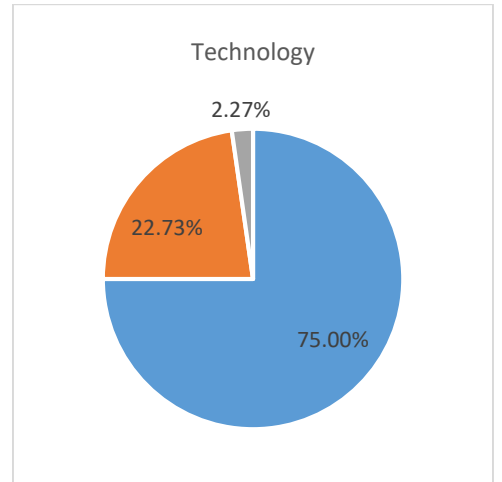

Tusculum College of Education Employer Survey 2024

ALL PROGRAMS

n=44

Significantly Above Expectations & Above Expectations	At Expectations	Below Expectations & Significantly Below Expectations