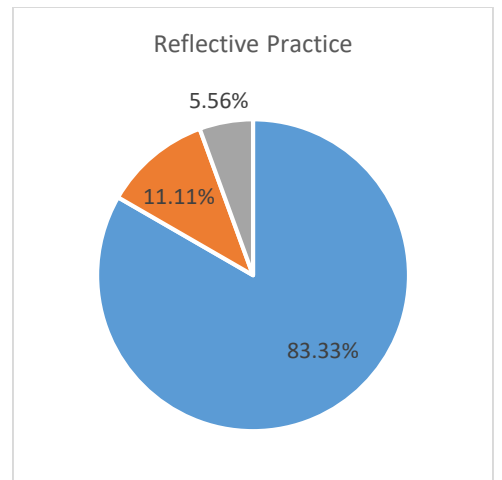

Tusculum College of Education Alumni Survey 2024

ALL PROGRAMS

n=35-38

Very Satisfied & Satisfied

Neutral

Dissatisfied & Very Dissatisfied

Dispositions & Professionalism

Tusculum College of Education Employer Survey 2024