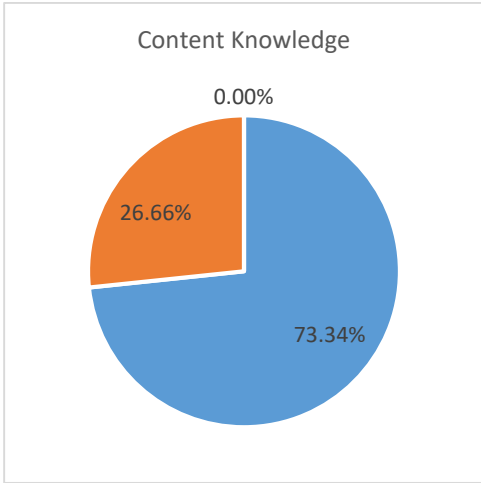

Tusculum College of Education Employer Survey 2024

ALL PROGRAMS

n=44

Significantly Above Expectations & Above Expectations	At Expectations	Below Expectations & Significantly Below Expectations