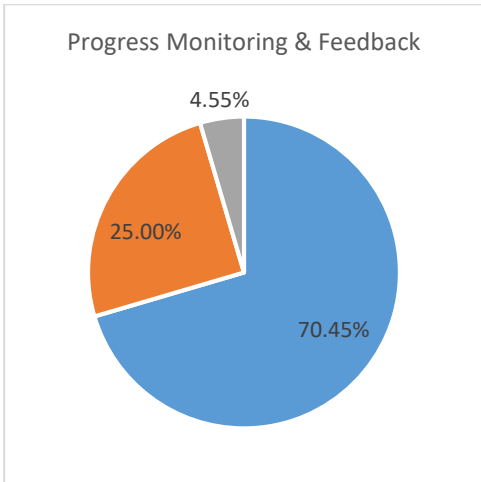

Tusculum College of Education Employer Survey 2024

ALL PROGRAMS

n=44

Significantly Above Expectations & Above Expectations	At Expectations	Below Expectations & Significantly Below Expectations