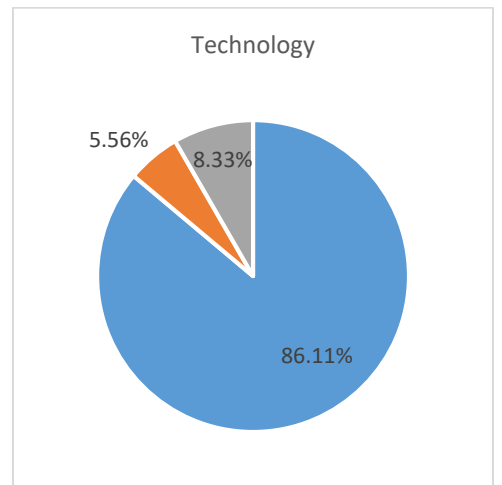

Tusculum College of Education Alumni Survey 2024

ALL PROGRAMS

n=35-38

Very Satisfied & Satisfied

Neutral

Dissatisfied & Very Dissatisfied

Dispositions & Professionalism

Tusculum College of Education Employer Survey 2024