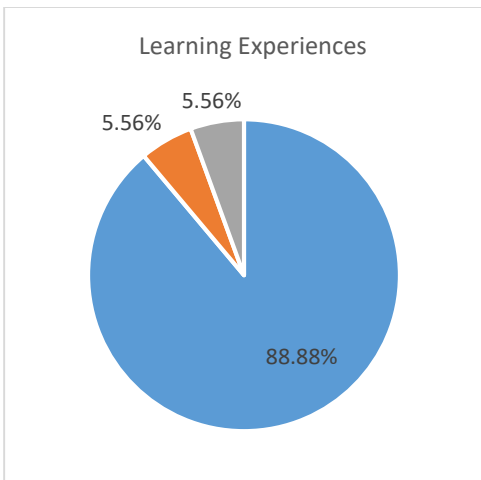

Tusculum College of Education Alumni Survey 2024

ALL PROGRAMS

n=35-38

Very Satisfied & Satisfied

Neutral

Dissatisfied & Very Dissatisfied

Dispositions & Professionalism

Tusculum College of Education Employer Survey 2024