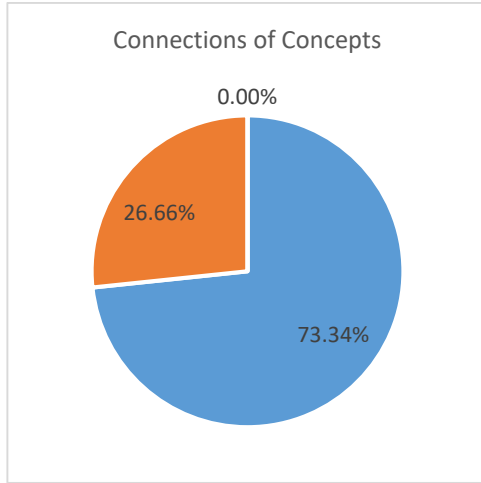

Tusculum College of Education Employer Survey 2024

ALL PROGRAMS

n=44

Significantly Above Expectations & Above Expectations	At Expectations	Below Expectations & Significantly Below Expectations