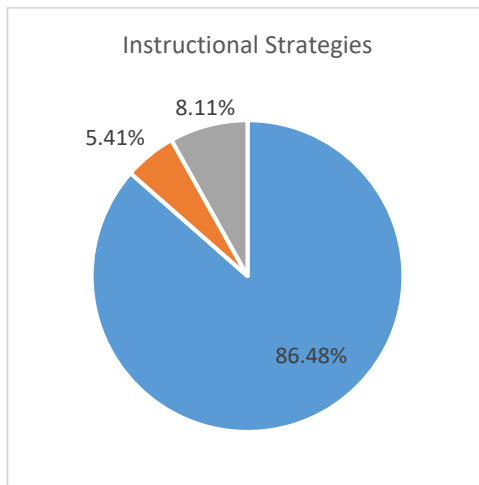

Tusculum College of Education Alumni Survey 2024

ALL PROGRAMS

n=35-38

Very Satisfied & Satisfied

Neutral

Dissatisfied & Very Dissatisfied

Dispositions & Professionalism

Tusculum College of Education Employer Survey 2024

ALL PROGRAMS

n=44

Significantly Above Expectations & Above Expectations	At Expectations	Below Expectations & Significantly Below Expectations
---	-----------------	---

Dispositions & Professionalism