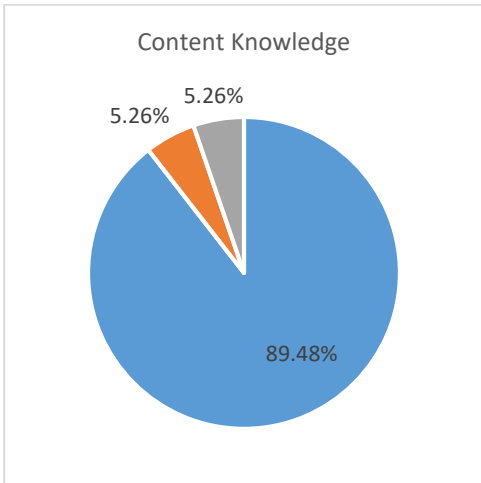

Tusculum College of Education Alumni Survey 2024

ALL PROGRAMS

n=35-38

Very Satisfied & Satisfied

Neutral

Dissatisfied & Very Dissatisfied

Dispositions & Professionalism

Tusculum College of Education Employer Survey 2024