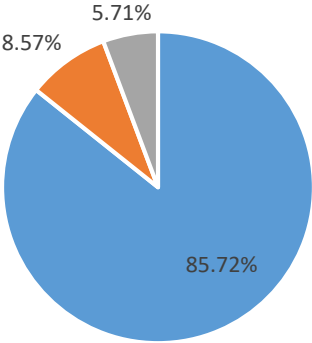

Tusculum College of Education Alumni Survey 2024

ALL PROGRAMS

n=35-38

Very Satisfied & Satisfied

Neutral

Dissatisfied & Very Dissatisfied

Dispositions & Professionalism

Tusculum College of Education Employer Survey 2024