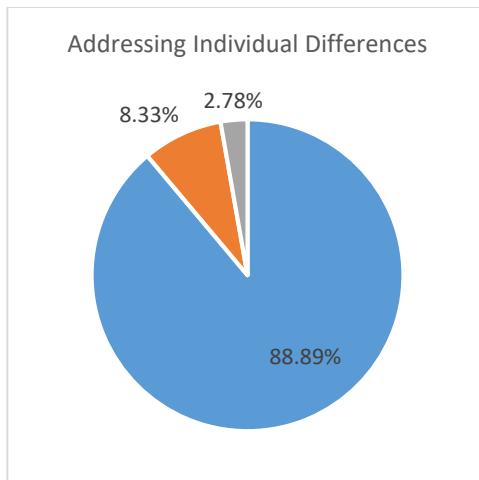

Tusculum College of Education Alumni Survey 2024

ALL PROGRAMS

n=35-38

Very Satisfied & Satisfied

Neutral

Dissatisfied & Very Dissatisfied

Dispositions & Professionalism

Tusculum College of Education Employer Survey 2024