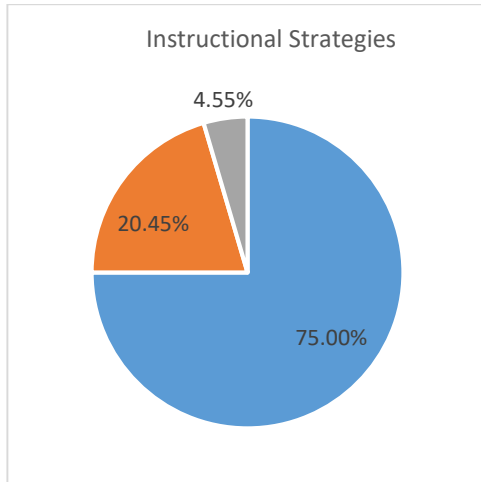

Tusculum College of Education Alumni Survey 2024

ALL PROGRAMS

n=35-38

Very Satisfied & Satisfied

Neutral

Dissatisfied & Very Dissatisfied

Dispositions & Professionalism

Tusculum College of Education Employer Survey 2024

ALL PROGRAMS

n=44

Significantly Above Expectations & Above Expectations	At Expectations	Below Expectations & Significantly Below Expectations
---	-----------------	---

Dispositions & Professionalism