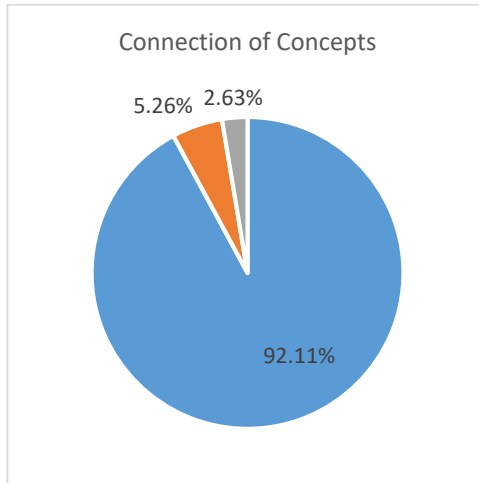

Tusculum College of Education Alumni Survey 2024

ALL PROGRAMS

n=35-38

Very Satisfied & Satisfied

Neutral

Dissatisfied & Very Dissatisfied

Dispositions & Professionalism

Tusculum College of Education Employer Survey 2024