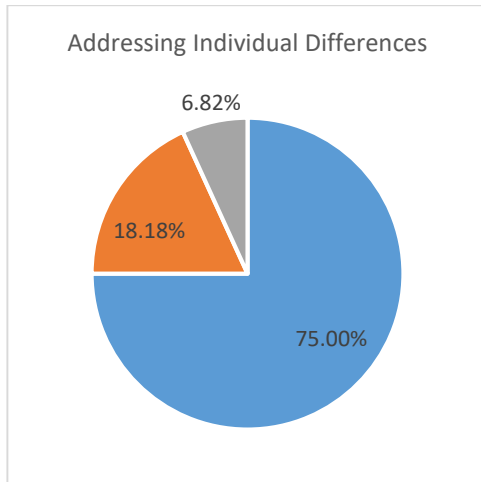

Tusculum College of Education Employer Survey 2024

ALL PROGRAMS

n=44

Significantly Above Expectations & Above Expectations	At Expectations	Below Expectations & Significantly Below Expectations