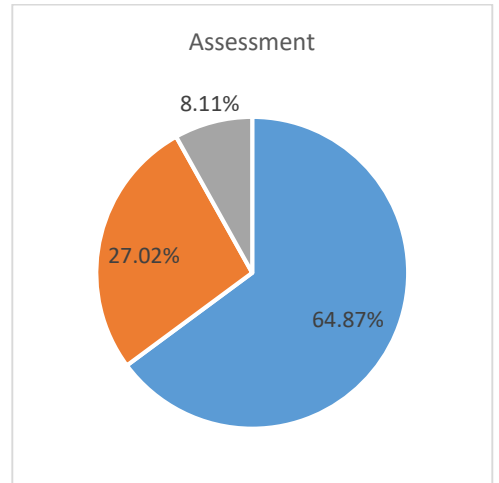

Tusculum College of Education Alumni Survey 2023

ALL PROGRAMS

n=49

Dispositions & Professionalism

Tusculum College of Education Employer Survey 2023

ALL PROGRAMS

n=38

Dispositions & Professionalism