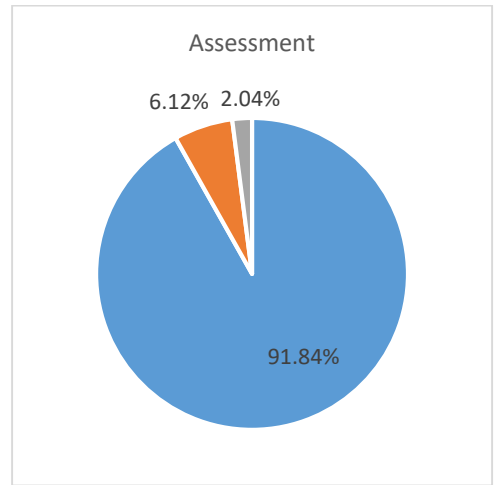

Tusculum College of Education Alumni Survey 2023

ALL PROGRAMS

n=49

Dispositions & Professionalism

Tusculum College of Education Employer Survey 2023

ALL PROGRAMS

n=38

Dispositions & Professionalism