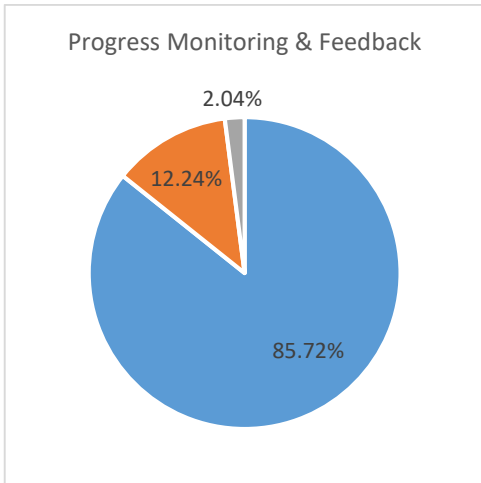

Tusculum College of Education Alumni Survey 2023

ALL PROGRAMS

n=49

Dispositions & Professionalism

Tusculum College of Education Employer Survey 2023

ALL PROGRAMS

n=38

Dispositions & Professionalism