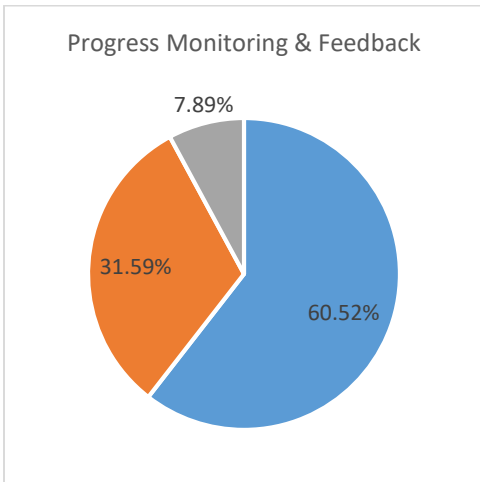

Tusculum College of Education Alumni Survey 2023

ALL PROGRAMS

n=49

Dispositions & Professionalism

Tusculum College of Education Employer Survey 2023

ALL PROGRAMS

n=38

Dispositions & Professionalism