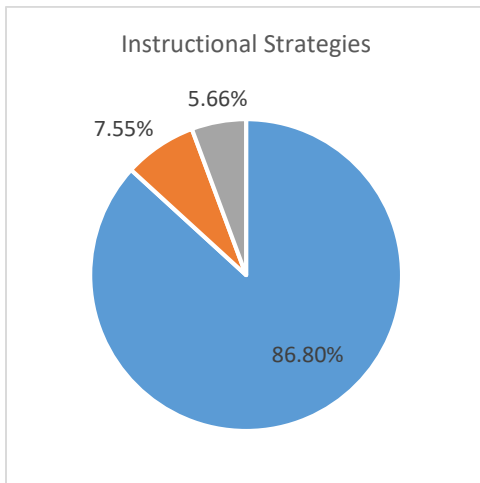

## Tusculum College of Education Alumni Survey 2021

### ALL PROGRAMS

n=53