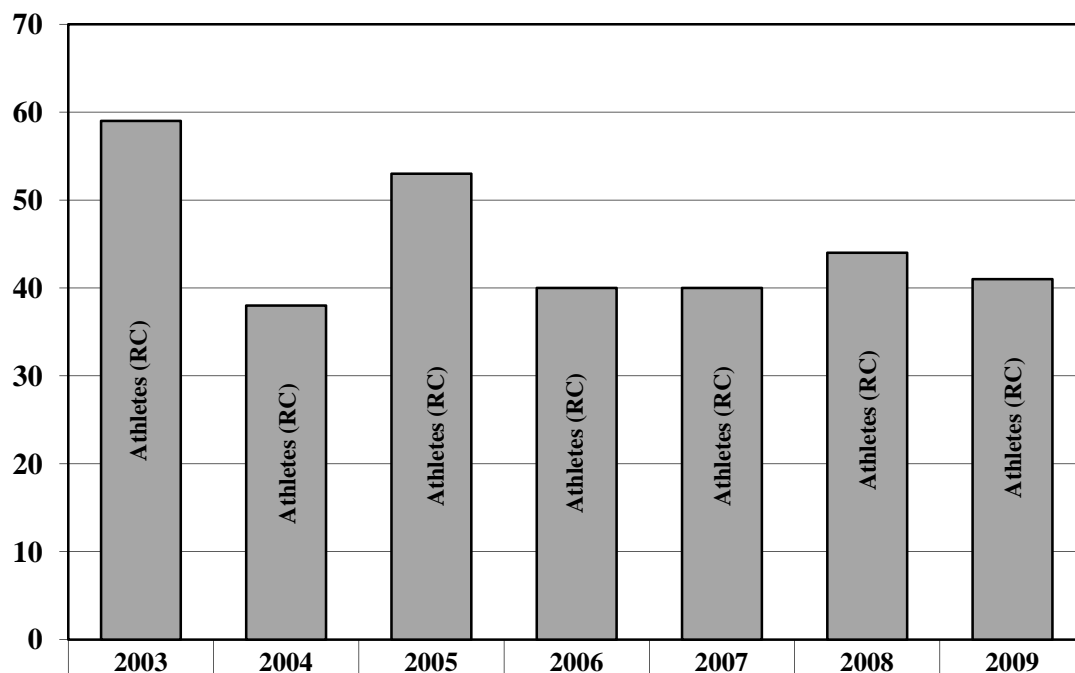

Cohort Graduation Rates (IPEDS) (Percent of Cohort Graduated)

Residential College	37	33	37	31	34	38	35
GPS	56	46	43	20	35	24	41
Overall (RC & GPS)	40	37	38	28	34	36	36

Scholarship Athlete Cohort Graduation Rates (Percent of Cohort Graduated)

Athletes (RC)	59	38	53	40	40	44	41
---------------	----	----	----	----	----	----	----