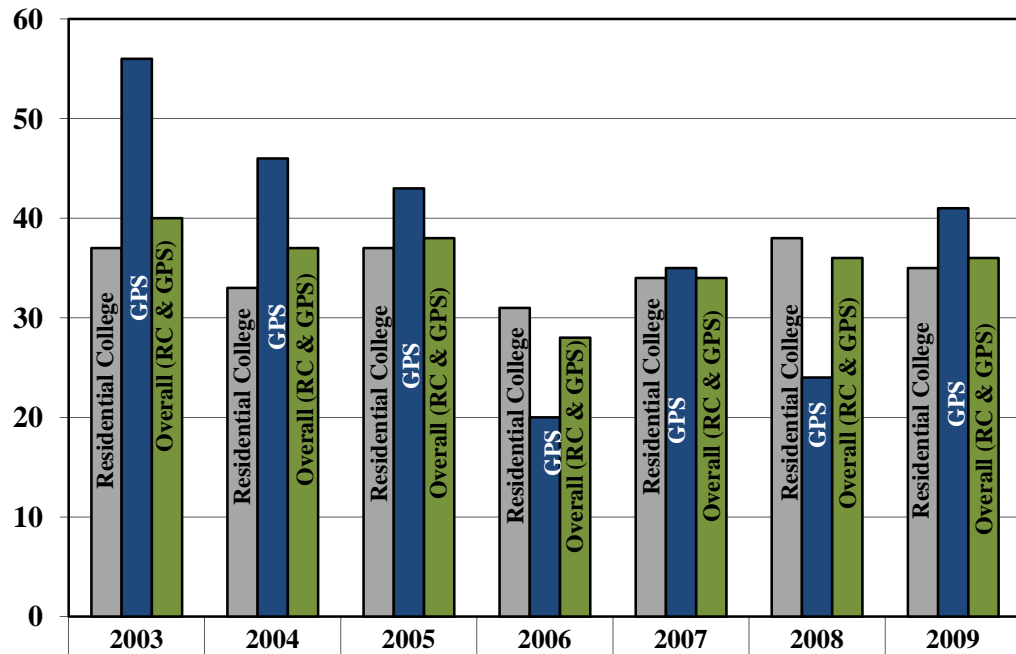

Cohort Graduation Rates (IPEDS) (Percent of Cohort Graduated)

Residential College	37	33	37	31	34	38	35
GPS	56	46	43	20	35	24	41
Overall (RC & GPS)	40	37	38	28	34	36	36

Scholarship Athlete Cohort Graduation Rates (Percent of Cohort Graduated)

Athletes (RC)	59	38	53	40	40	44	41
---------------	----	----	----	----	----	----	----