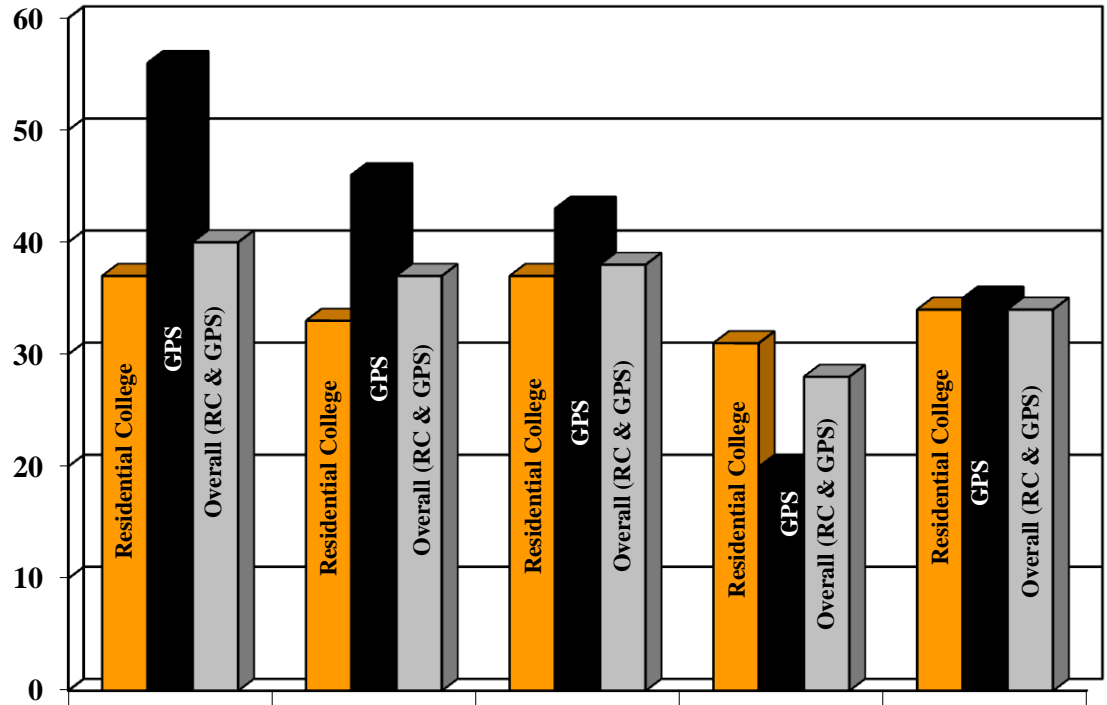

6-Year Graduation Rates

Cohort Graduation Rates (IPEDS) (Percent of Cohort Graduated)

	2003	2004	2005	2006	2007
■ Residential College	37	33	37	31	34
■ GPS	56	46	43	20	35
■ Overall (RC & GPS)	40	37	38	28	34