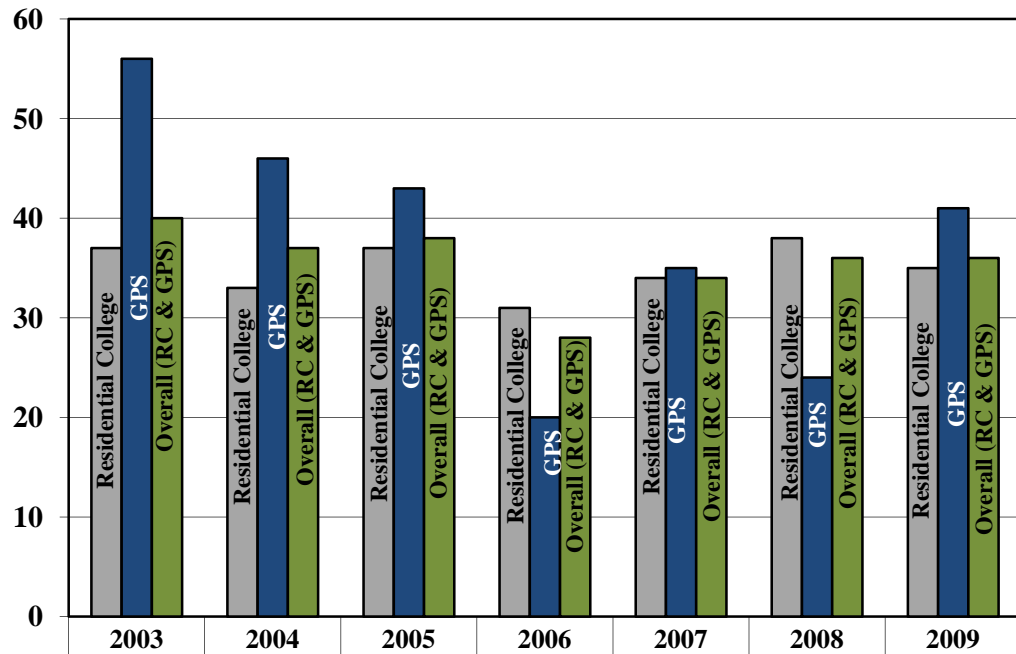

Cohort Graduation Rates (IPEDS) (Percent of Cohort Graduated)

■ Residential College	37	33	37	31	34	38	35
■ GPS	56	46	43	20	35	24	41
■ Overall (RC & GPS)	40	37	38	28	34	36	36